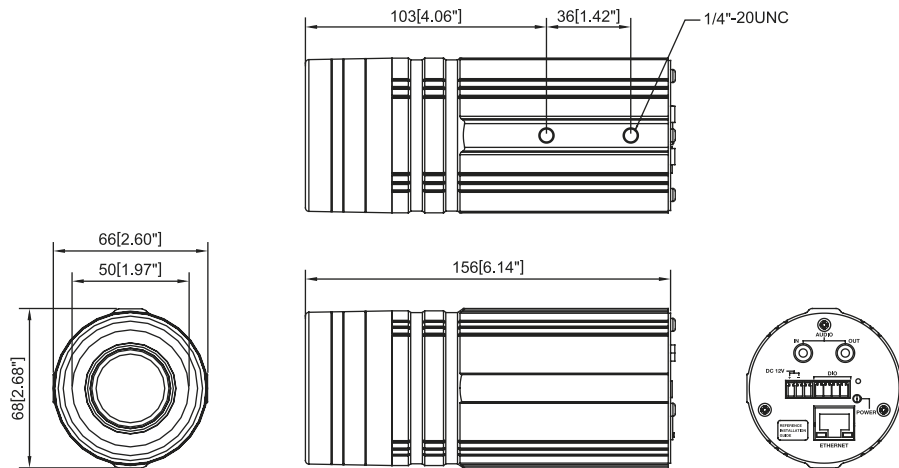

### DIMENSION DIAGRAM

Unit: mm [inch]

**PRODUCT SPECIFICATION**

		TCM-1511
Image	Device	Micron Progressive Scan CMOS
	Size	1/3 inch
	Effective Pixels	1280 (H) x 1024(V)
Min. Scene Illumination	Color	Color mode automatically switched to B/W mode under 4 Lux
	B/W	0 Lux (IR LED ON)
	IR Sensitivity	from 700 nm to 1100 nm
	IR LED	IR LED x24 (850 nm)
	CDS Sensor	Yes
Lens	IR Working Distance	20 ~ 30 M (30 IRE)
	Focal Length	f3.3 ~ 12 mm / F1.6
Synchronization	Viewing Angle	77.6° ~ 22.7° (Horizontal)
	Sync. System	Internal
Day/Night Functions	Mechanical IR Cut Filter	Yes
	Functions	Motion Detection
Electronic Shutter		1/5 ~ 1/15,000 sec
Fixed Shutter (Manual)		1/30 ~ 1/1,000 sec. (60Hz); 1/25 ~ 1/1,000 sec. (50Hz)
Flickerless		1/120 sec. (60 Hz); 1/100 sec. (50 Hz)
AGC		Automatic (User defined)
White Balance		AUTO, INDOOR1, INDOOR2, OUTDOOR1, OUTDOOR2, HOLD CURRENT, MANUAL
Wide Dynamic Range		Yes
S/N Ratio	S/N Ratio	Better than 44 dB
Video Compression	Compression	H.264/ MPEG-4 SP/ MJPEG simultaneous dual streams selectable
	Picture Resolution	SXGA (1280x1024); HD720 (1280x720); VGA (640x480); QVGA (320 x 240); QQVGA (160 x 112)
	Bit Rate	28 K ~ 6 M bps
	Image Frame Rate	18 fps at SXGA; 26 fps at HD720; 30 fps at VGA; 30 fps at QVGA; 30 fps at QQVGA
Audio Input	Compression	8kHz, Mono, PCM
	Audio Line Input	Unbalanced, 1.4Vp-p, 1Vrms, 3.5 mm Phone Jack
Audio Output	Compression	8kHz, Mono, PCM
	Audio Line Output	Unbalanced, 1.4Vp-p, 1Vrms, 3.5 mm Phone Jack
Alarm	Digital Input	1, TTL, terminal block
	Digital Output	1, TTL, terminal block
External I/O	Reset Button	Factory default
	LED	System status
Network	Ethernet Port	Ethernet(10/100 Base-T), RJ-45 connector
	Protocol	TCP, UDP, HTTP, HTTPS, DHCP, PPPoE, RTP, RTSP, IPv6, DNS, DDNS, NTP, ICMP, ARP, IGMP, SMTP, FTP, UPnP
Software	Web Browser	Microsoft Internet Explorer 6.0 or above
	SDK	ACTi SDK-10000
	Security	Password protection: configured by the administrator
Operating	Temperature	0 °C ~ 50 °C (32°F ~ 122 °F)
	Power Requirement	PoE(IEEE802.3af) with class 3
Power	Power Consumption	6.96 W (DC 12V) w/ IR LED ON
		8.16 W (PoE) w/ IR LED ON
Physical	Dimensions (ØxL)	68 mm x 130.6 mm (2.68" x 5.14")
	Weight	505 g (1.11 lb)
Approvals	Certificate	CE, FCC