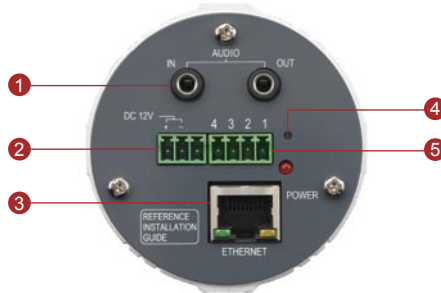

## H.264 Megapixel Indoor IP IR Bullet Camera

\* The bracket needs to be purchased separately.

- 1/3" Micron Progressive Scan CMOS
- Day and night function with Mechanical IR Cut Filter
- Integrated f3.3 ~ 12 mm / F1.6 Megapixel varifocal lens
- 0 Lux (IR LED ON)
- H.264 / MPEG-4 SP / MJPEG triple codec with two simultaneous streams
- Up to SXGA resolution at 18 FPS
- Wide Dynamic Range function supported
- Shutter Speed, White Balance, Exposure, Gain Controls supported
- Two-way audio supported
- Hardware motion detection, Digital Input / Output
- DC 12V or Power over Ethernet (IEEE 802.3af) supported