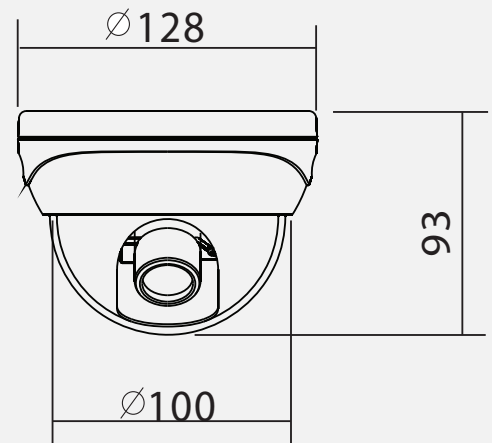

CP-DY48VF

Internal Vari-Focal Dome

CP PLUS
enhancing vision

Top Selling Points

- 1/3' Inch Sony CCD
- High Resolution 480TVL
- Automatic AGC
- Automatic BLC
- Easy Installation
- Stylish Design

Dimensions

SPECIFICATION

Image Sensor	1/3Inch Sony CCD
Effective Pixels	PAL: 500(H) x 582(V) ; NTSC: 510(H) x 494(V)
Sync System	Internal
H-Resolution	480TVL
S/N Ratio	more than 48dB
Min. Illumination	0.1Lux/F1.2
IR LED	n/a
Control	n/a
White Balance	ATW
C.Video Output	CVBS 1.0Vp-p / 75Ω
Input Voltage	12v DC
Current	180mA (Max)
Operating Temperature	-20°C - +50°C
Lens	Vari-Focal Lens 4-9mm
IRIS Control	Electronic
Physical	
Weight	300g
Size	127 x 88 (D x H mm)

Under Side