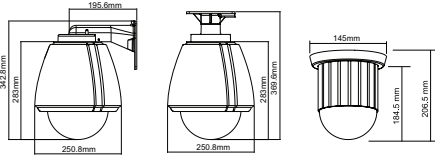

# 550TVL WDR Speed Dome Camera

- Effio platform
- 550TV Lines
- Super HAD II high sensitivity WD CCD
- 36X optical zoom
- Built-in heater & fan for outdoor type (RYK-S413.S414)

RYK-S413

RYK-S414

RYK-S415

Model No.	RYK-S413	RYK-S414	RYK-S415
<b>VIDEO</b>			
Image Device	1/4" Color Sony Super HAD II Density WD CCD		
Picture Elements (HxV)	NTSC:976x494, PAL:976x582		
Resolution	550 TVL		
Illumination	0.05 Lux (Day mode), 0.008 Lux (Night mode), 0.0008 Lux (DSS) / F1.6		
S/N Ratio	More than 50dB		
Electronic Shutter	NTSC:1/60~1/100,000, PAL:1/50~1/100,000, Sec 29 Steps include Flickerless (NTSC:1/100, PAL:1/120)		
Gamma	0.45		
<b>LENS</b>			
Lens Mount	36x Auto Focus Zoom (3.4~122.4mm / F1.6~4.5)		
Iris Control	Auto / Manual		
IR-Cut filter Removable	Yes		
Mini. Shutting Distance	0.01m (Wide), 1.5m (Tele)		
Zoom Speed	8 / 10 / 15 sec mode		
<b>FUNCTIONS</b>			
Focus Mode	Auto / Manual / Push Auto		
Wide Dynamic Range	Level:0~255 (Auto Detect)		
Digital Noise Reduciton	Low / Mid / High		
Day & Night (ICR)	AE / Day / Night / External		
Day & Night I/O	Input / Output		
On-Screen-Display (OSD)	English / Simple Chinese		
Digital Slow Shutter (DSS)	Off, 2~20, 40, 80, 160, FLD		
Flickerless Mode	On / Off (NTSC:1/100, PAL:1/120)		
Motion Detection	Area:12x8, Sensitivity:0~63		
Alarm / Relay	6 Input / 1 Output		
Privacy Masking	15 Areas (Area size adjustable)		
White Balance	Auto / Indoor / Outdoor / Manual / Push Auto		
Gain Control	Auto / Manual		
Back Light Comp.	7 Areas & Smart Area, Level: 0~225		
Digital Zoom	16x		
Camera ID	000~255		
Camera Title	Up to 16 characters		
Mirror	Horizontal / Vertical / Rotate		
Freeze	On / Off		
<b>PAN/TILT</b>			
Angle	Pan : 360° (Endless), Tilt : -8~90°		
Speed Control	Preset : Pan 1~300°/sec, Tele 1~200°/sec Manual : Pan 1~150°/sec, Tele 1~100°/sec		
Preset Point	128 preset points		
Sequence	6 groups		
PTZ mode	Preset / Swing / Group / Pattern		
<b>GENERAL</b>			
Weatherproof	IP66		—
Remote Control	RS-485/422		
Protocol	PELCO D&P		
Sync. System	Internal / External Line Lock		
Video Output	1 Vp-p / 75 Ohms		
Power Supply	DC12V±10% (option:AC24V for outdoor type only)		
Power Consumption	DC:1100mA / AC:24W max.		
Operating Temp.	-10°C ~ 50 °C		